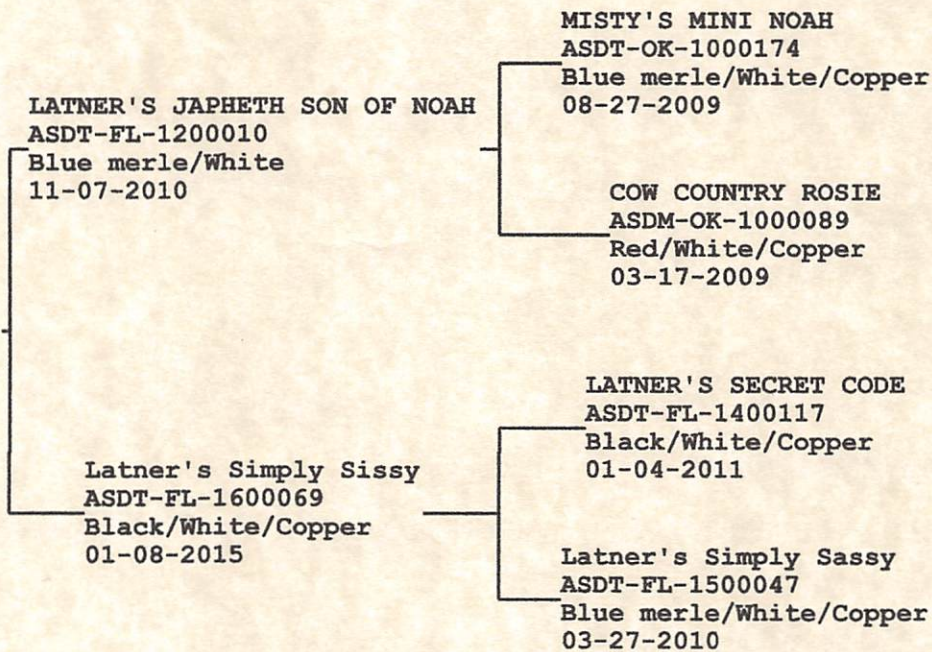

AMERICAN STOCK DOG REGISTRY

P.O. Box 7510, Columbia, MD 65205

www.americanstockdog.org

Toy Australian Shepherd REGISTRATION CERTIFICATE

NAME: Misty's Toy Simply Blue Diamonds

BREED: Australian Shepherd

COAT COLOR: Blue merle

NUMBER: ASDT-MI-1600037

EYE COLOR: Blue

DOB: 02-29-2016

TAIL: Docked

SEX: Female

MICROCHIP: 7E10087551

Misty's Toy Simply Blue
Diamonds

OWNER: Misty Renee
Highland, MI 48357

BREEDER: Tim Latner

REGISTRATION DATE: 05-25-2016