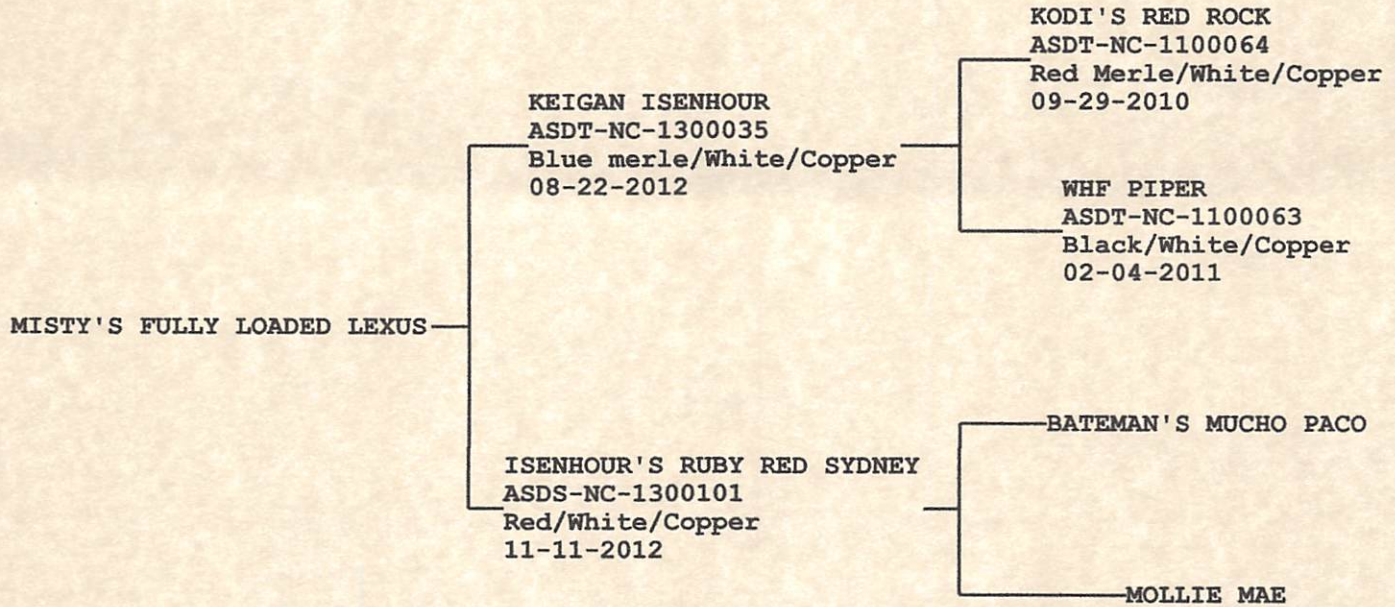

AMERICAN STOCK DOG REGISTRY

P.O. Box 7510, Columbia, MD 65205

www.americanstockdog.org

Toy Australian Shepherd REGISTRATION CERTIFICATE

NAME: MISTY'S FULLY LOADED LEXUS

BREED: Australian Shepherd

COAT COLOR: Red/Tan/White

NUMBER: ASDT-SC-1500046

EYE COLOR: Amber

DOB: 05-19-2015

TAIL: Docked

SEX: Female

OWNER: Misty Renee
Highland, MI 48357

BREEDER: Ashley F. & Johnathan Isenhour

REGISTRATION DATE: 11-16-2015